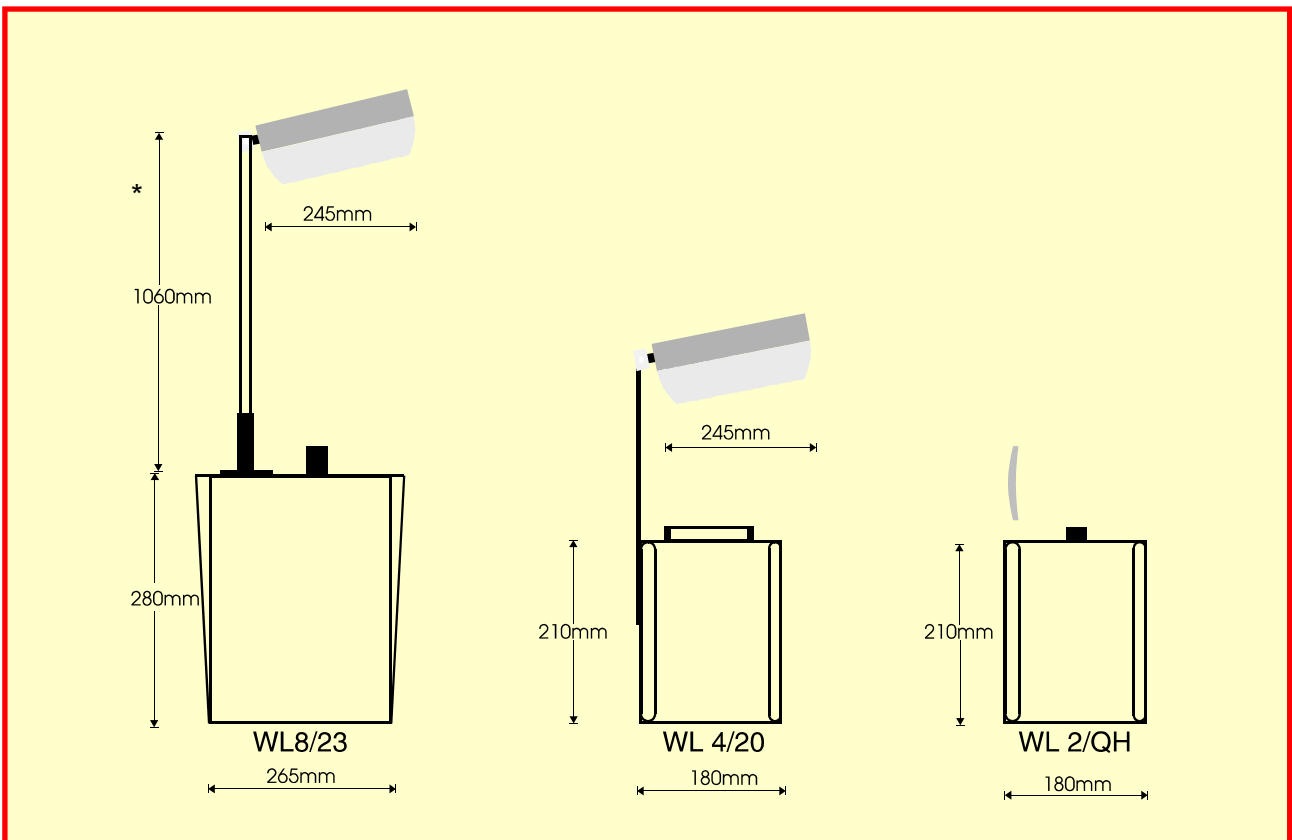

## Specification:

Designation:	WL 8/23	WL 4/20	WL 2/QH
Weight:	13Kg	10Kg	9Kg
Battery indication:	Standard	Not available	Option
Battery capacity:	18AH - SLA	12AH - SLA	6AH - SLA
Charger:	Integral	Integral	Integral
Full recharge time:	Approx. 16 hours	Approx. 10 hours	Approx. 8 hours
Operating conditions:	-5°C to +40°C	-5°C to +40°C	-5°C to +40°C
Lamp type:	23W Fluorescent	20W Fluorescent	20W Quartz Halogen
Light output:	1500 lumens	1200 lumens	400 lumens
Operating time:	8 hours	4 hours	2 hours

\*The lamp pole is in two parts and the height shown is the total height.